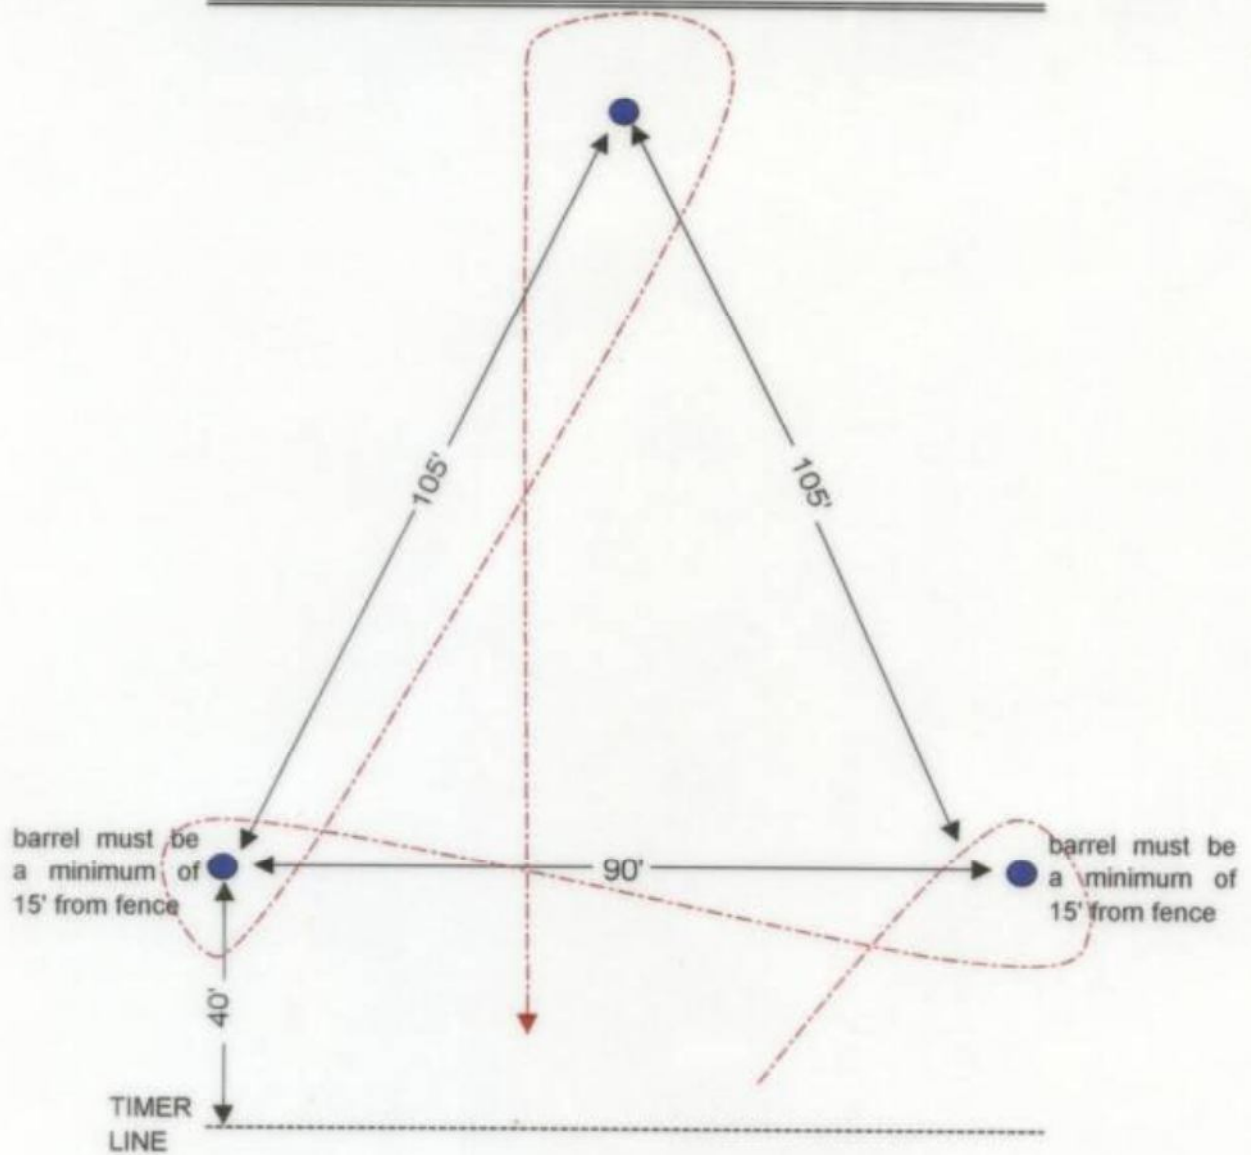

CLOVERLEAF BARRELS

Left or right hand pattern may be used. If arena size warrants, adjust barrels so they are proportioned to be no closer than 15' from the fence.

Equipment: 3 large (55 gallon) barrels